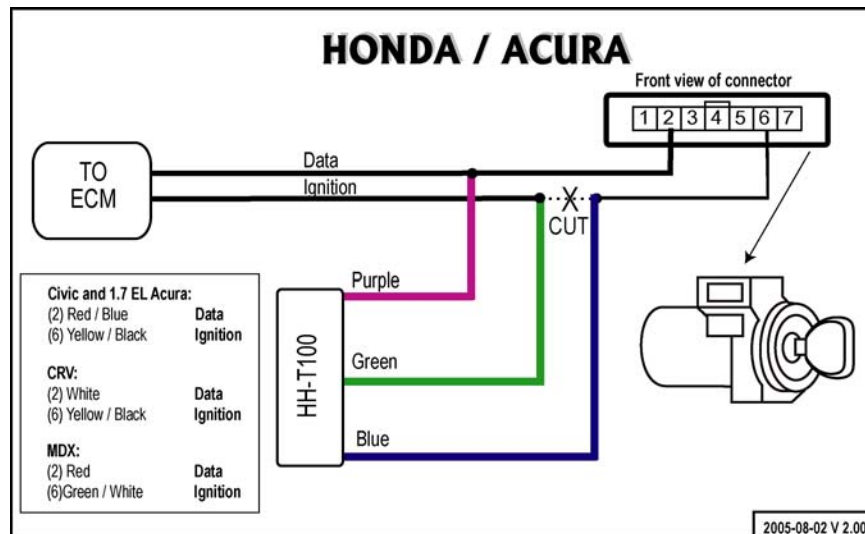

Data Interface Module

HH-T100

CAUTION!

If multiple relays or devices are connected to the *Ground Out When Running* wire of the remote starter, ensure they are all diode isolated in order to avoid feedback and damaging the vehicle. Do not connect to the GOWR in the back of the remote starter when using multiple device or relays.

TECHNICAL SUPPORT LINE 1-800-228-5190

Doc: H1.50 S1.40

∞ CABLSP∞

September 13, 2005

Manufactured by Autostart

WIRING SCHEMATIC of HH-T100

IMPORTANT ! Before powering the HH-T100, make sure it is wired as shown above.

2005-06 V2.0

Programming the HH-T100:

Important: You cannot use the valet key to program the HH-T100. Use only the **MASTER** key.

After connecting the HH-T100 as indicated above, but before powering up the HH-T100:

1. First, place the jumpers to the **PROGRAMMING** position as indicated in Fig. A and then, power up the HH-T100.
2. Turn the ignition key to the **IGNITION ON** position.
3. The HH-T100 LED will flash when the module is programmed.
4. Place back the jumpers to the **OPERATING** position as indicated in Fig. B.
5. Turn the key to the "OFF" position.