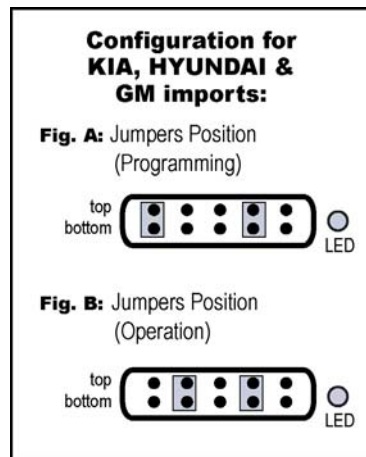

Programming the HH-T100:

Important: You cannot use the valet key to program the HH-T100. Use only the **MASTER** key.

After connecting the HH-T100 as indicated above, but before powering up the HH-T100:

1. First, place the jumpers to the **PROGRAMMING** position as indicated in Fig. A and then, power up the HH-T100.
2. Turn the ignition key to the **IGNITION ON** position.
3. The HH-T100 LED will flash when the module is programmed.
4. Place back the jumpers to the **OPERATING** position as indicated in Fig. B.
5. Turn the key to the "OFF" position.