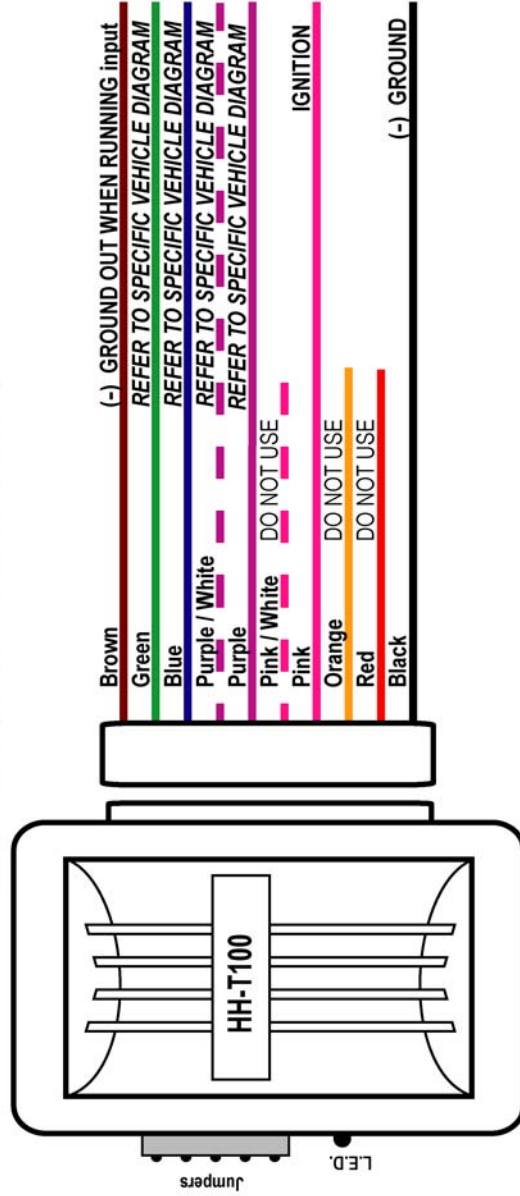

Data Interface Module

HH-T100

CAUTION!

If multiple relays or devices are connected to the *Ground Out When Running* wire of the remote starter, ensure they are all diode isolated in order to avoid feedback and damaging the vehicle. Do not connect to the GOWR in the back of the remote starter when using multiple device or relays.

TECHNICAL SUPPORT LINE 1-800-228-5190

Doc: H1.50 S1.40

∞ CABLSP∞

September 13, 2005

Manufactured by Autostart

WIRING SCHEMATIC of HH-T100

IMPORTANT ! Before powering the HH-T100, make sure it is wired as shown above.

2005-06 V2.0

Programming the HH-T100:

Important: You cannot use the valet key to program the HH-T100. Use only the **MASTER** key.

After connecting the HH-T100 as indicated above, but before powering up the HH-T100: