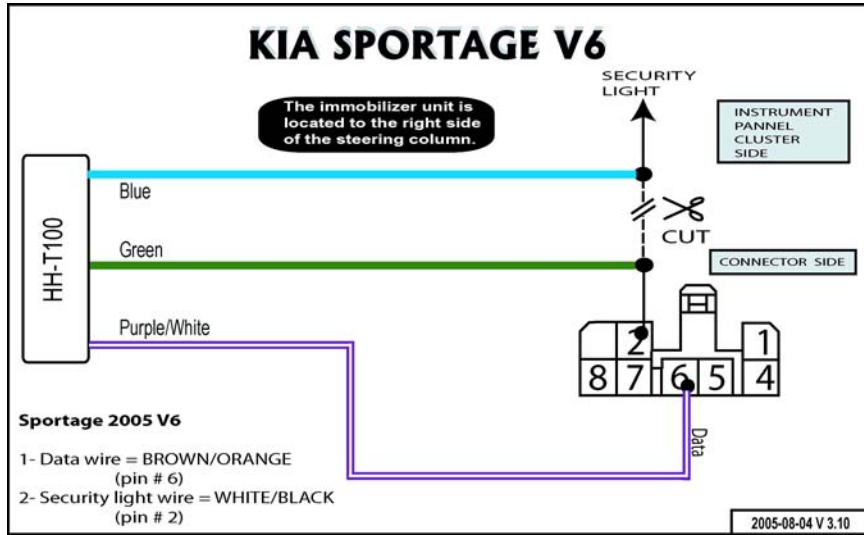

Data Interface Module

HH-T100

CAUTION!

If multiple relays or devices are connected to the *Ground Out When Running* wire of the remote starter, ensure they are all diode isolated in order to avoid feedback and damaging the vehicle. Do not connect to the GOWR in the back of the remote starter when using multiple device or relays.

2005-06 V2.0

Programming the HH-T100:

Important: You cannot use the valet key to program the HH-T100. Use only the **MASTER** key.

After connecting the HH-T100 as indicated above, but before powering up the HH-T100:

1. First, place the jumpers to the **PROGRAMMING** position as indicated in Fig. A and then, power up the HH-T100.
2. Turn the ignition key to the **IGNITION ON** position.
3. The HH-T100 LED will flash when the module is programmed.
4. Place back the jumpers to the **OPERATING** position as indicated in Fig. B.
5. Turn the key to the "OFF" position.