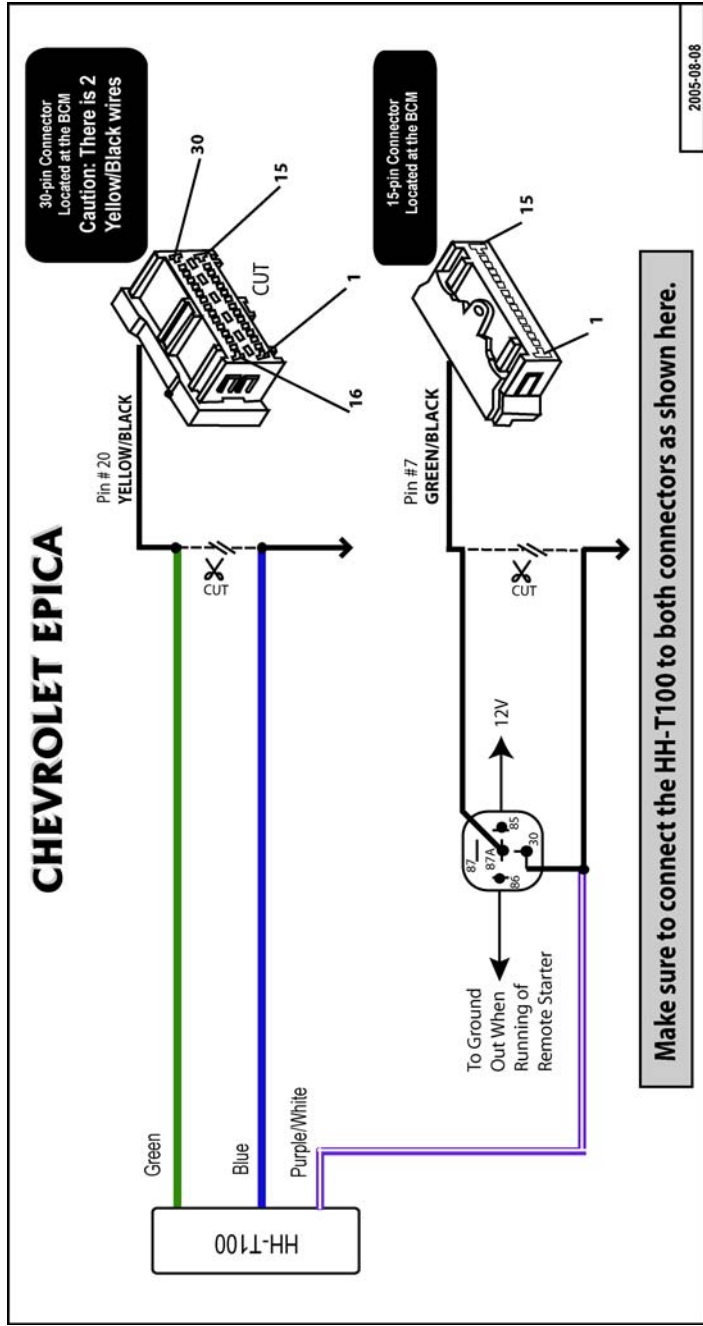

CHEVROLET EPICA

Compatibility List

A

Acura EL 1.7 2001-2005.....	3
Acura MDX 2003-2005	3
Acura RSX 2002-2005.....	3
Acura TL 2004-2005.....	3
Acura TSX 2004-2005.....	3

C

Chevrolet Aveo (LS) 2004-2005.....	5
Chevrolet Aveo 5 (LS) 2004-2005.....	5
Chevrolet Epica LS 2004-2005.....	7
Chevrolet Epica LT 2004-2005.....	7

H

Honda Accord 2003-2005.....	3
Honda Civic 2001-2005	3
Honda CRV 2002-2005	3
Honda Element 2003-2005	3
Honda Odyssey 2005	3
Honda Pilot 2005	3
Honda Ridgeline 2006	3
Hyundai Tiburon V6 2002-2006.....	6
Hyundai XG300 2001	5
Hyundai XG350 2002-2005.....	5

K

Kia Sedona 2004-2005.....	4
Kia Sorento 2004-2005	4
Kia Sportage V6 2005.....	4

P

Pontiac Wave 2005	5
Pontiac Wave 5 2005	5