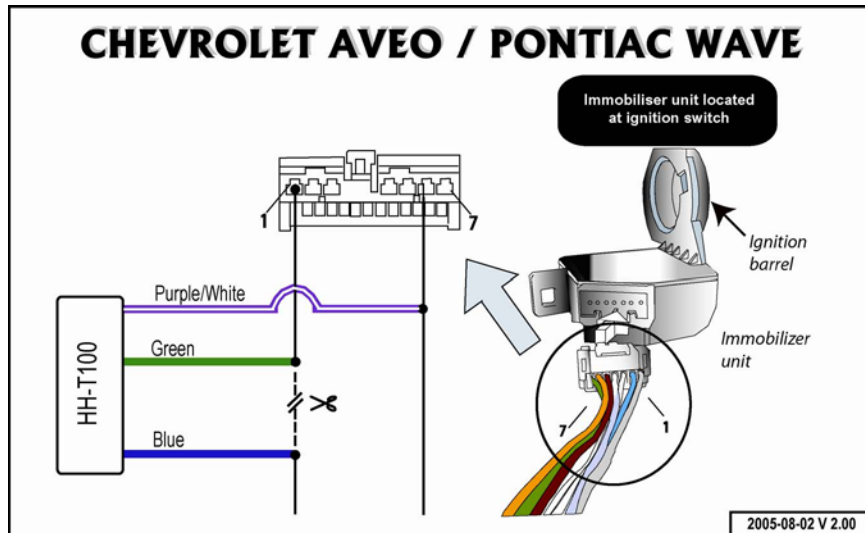

CHEVROLET AVEO / PONTIAC WAVE