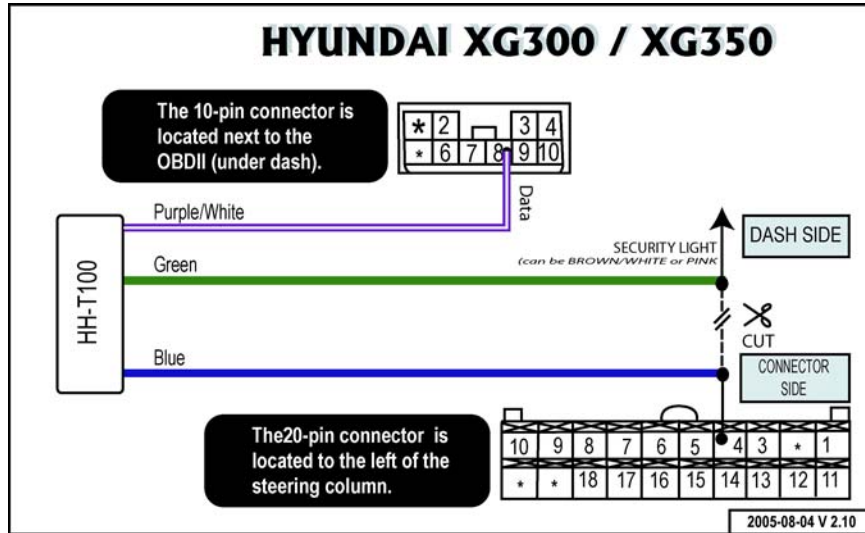

HYUNDAI XG300 / XG350