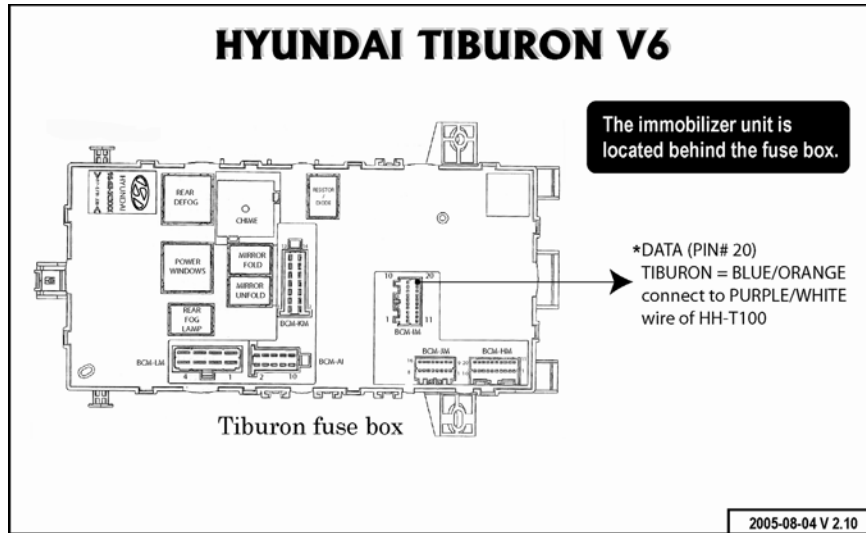

HYUNDAI TIBURON V6