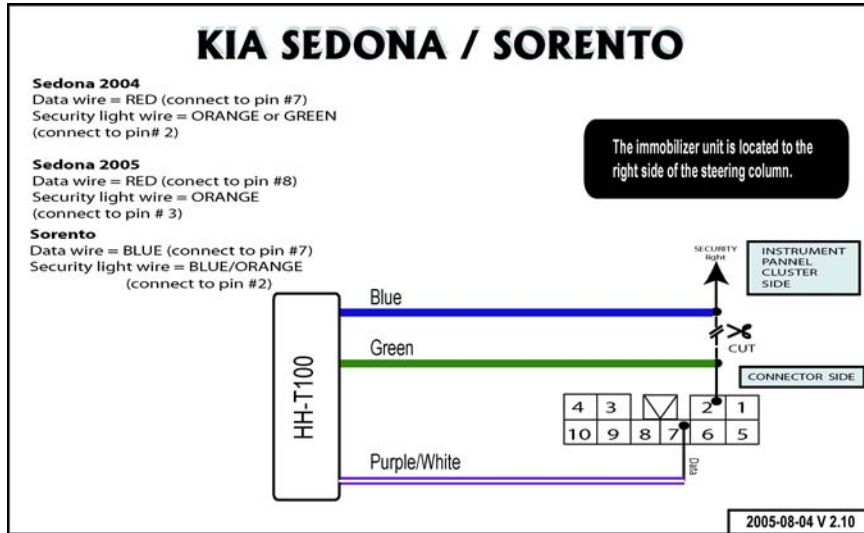

2005-06 V2.0

Programming the HH-T100:

Important: You cannot use the valet key to program the HH-T100. Use only the **MASTER** key.

After connecting the HH-T100 as indicated above, but before powering up the HH-T100:

1. First, place the jumpers to the **PROGRAMMING** position as indicated in Fig. A and then, power up the HH-T100.
2. Turn the ignition key to the **IGNITION ON** position.
3. The HH-T100 LED will flash when the module is programmed.
4. Place back the jumpers to the **OPERATING** position as indicated in Fig. B.
5. Turn the key to the "OFF" position.