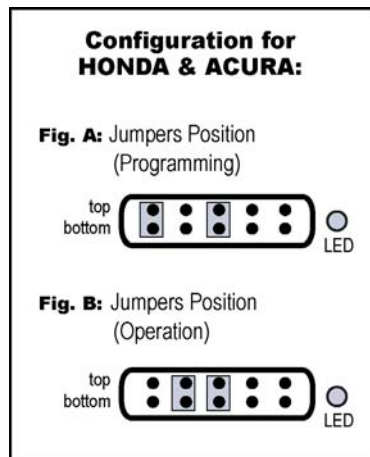

Programming the HH-T100:

Important: You cannot use the valet key to program the HH-T100. Use only the **MASTER** key.

After connecting the HH-T100 as indicated above, but before powering up the HH-T100:

1. First, place the jumpers to the **PROGRAMMING** position as indicated in Fig. A and then, power up the HH-T100.
2. Turn the ignition key to the **IGNITION ON** position.
3. The HH-T100 LED will flash when the module is programmed.
4. Place back the jumpers to the **OPERATING** position as indicated in Fig. B.
5. Turn the key to the "OFF" position.